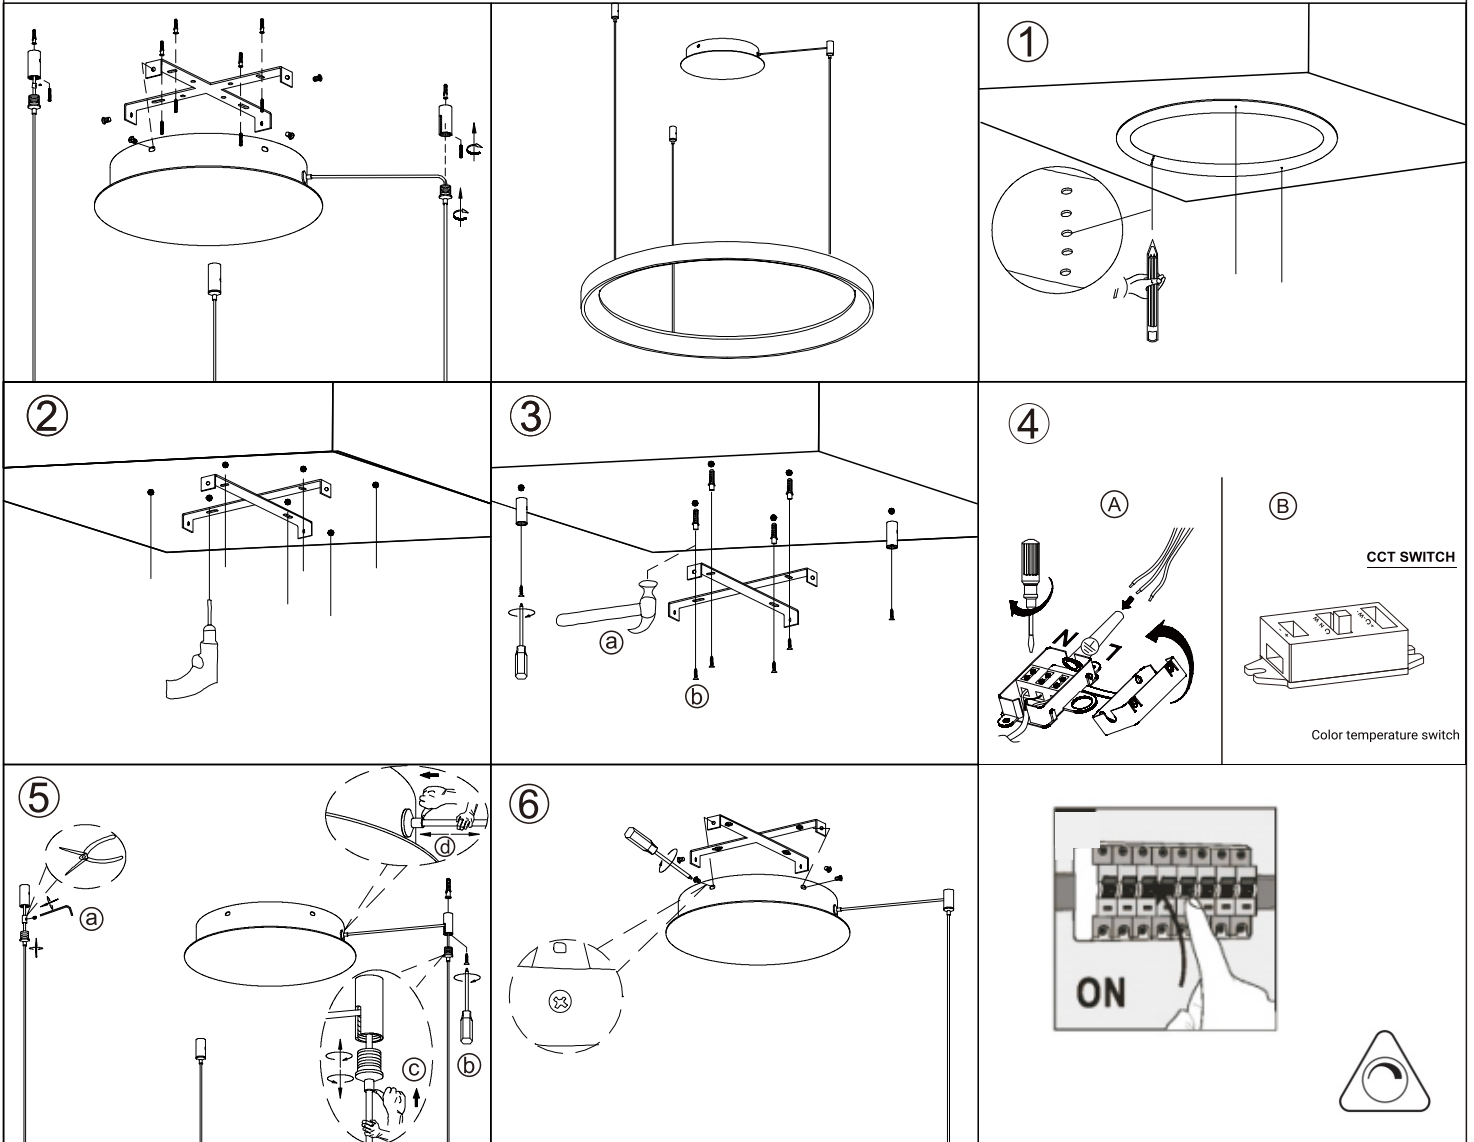

AZzardo®

LIGHTING

NAME: AGNES PENDANT 48 DIMM CCT SWITCH WH
NAME: AGNES PENDANT 48 DIMM CCT SWITCH BK
NAME: AGNES PENDANT 48 DIMM CCT SWITCH GO
NAME: AGNES PENDANT 58 DIMM CCT SWITCH WH
NAME: AGNES PENDANT 58 DIMM CCT SWITCH BK
NAME: AGNES PENDANT 58 DIMM CCT SWITCH GO
NAME: AGNES PENDANT 78 DIMM CCT SWITCH WH
NAME: AGNES PENDANT 78 DIMM CCT SWITCH BK
NAME: AGNES PENDANT 78 DIMM CCT SWITCH GO

ITEM NO: AZ5015
ITEM NO: AZ5016
ITEM NO: AZ5017
ITEM NO: AZ5018
ITEM NO: AZ5019
ITEM NO: AZ5020
ITEM NO: AZ5021
ITEM NO: AZ5022
ITEM NO: AZ5023